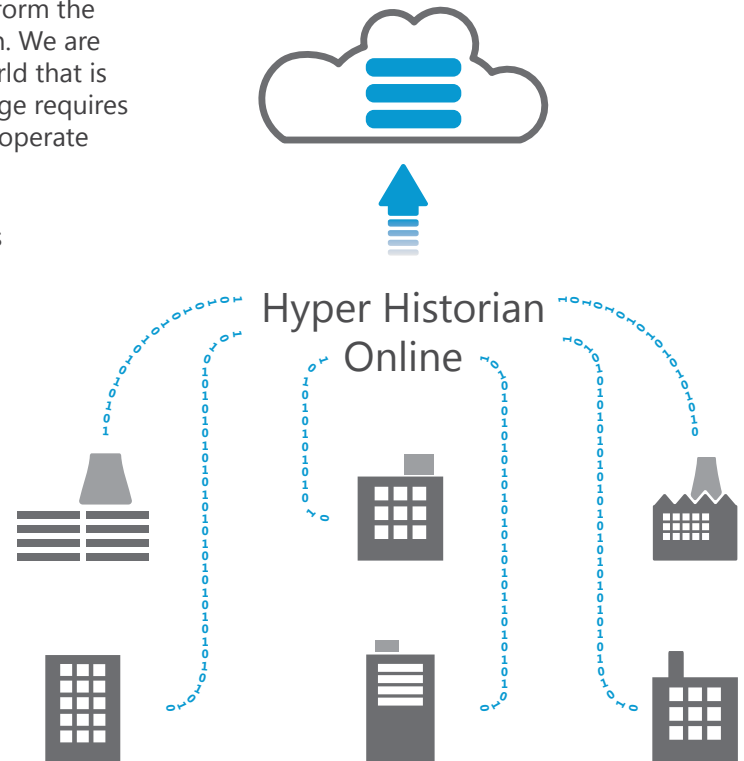

# Hyper Historian for Azure

## Plant-wide Historian for Real-time Data Collection

Software has revolutionized how we do business. It has given us the capability to store vast amounts of data and the tools to perform the analysis required to turn big data into actionable information. We are now seeing that automation systems are evolving from a world that is server-centric to one that is services-centric. This game change requires innovation in cloud and mobile device software solutions to operate from anytime, anywhere.

Hyper Historian™ is one of the first industrial plant historians available on the cloud. It enables access to big data from any desktop, web browser or mobile device via Microsoft Azure®. Hyper Historian and the Cloud Connector leverage Microsoft's public, private, or hybrid cloud infrastructure to increase collaboration and efficiency without compromising security. ICONICS' Cloud Collector technology enables users to distribute their application to scale and adapt to the changing needs of their business, with instant access to KPIs and critical information from any device.

Hyper Historian for Microsoft Azure provides the ability to collect data from any device and securely stream it to the cloud for long-term storage and analysis. Hyper Historian's Cloud Collector serves as the on premise appliance to store and forward data from the plant floor to a public or private cloud.